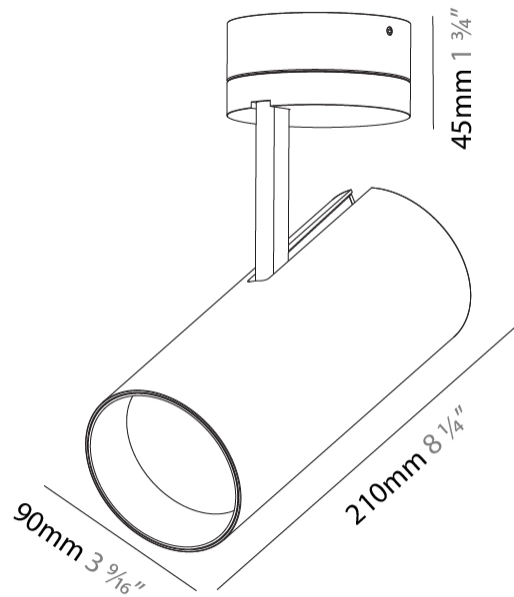

GENERAL

Series: Imagine
Subseries: Imagine 90
Brand: Prolicht
Division: Architectural
Mounting Type: Surface
Mounting Location: Ceiling
Subcategory: Spots

PHYSICAL

Shape: Cylinder
Diameter (mm): 90
Diameter (in): 3 5/16
Height (mm): 210
Height (in): 8 1/4
Max. Overall Height (mm): 255
Max. Overall Height (in): 10 1/16
Light Distribution: Adjustable / Direct
Weight (kg): 1.184
Weight (lbs): 2.60
Fixture Finish: SSR / BKV / CWI / CRY / HAB / UFT / ITA / RUA / FTG / MYG / LOD / PUS / FRO / FUP / KIA / POP / BLS / SPG / MEY / GOH / GUM / CHC / COM / ABZ / JAG / OBR / MOS / ROR
Fixture Material: Aluminum Die Cast

ELECTRICAL

Lamp Type: LED (Zhaga Standard)
Input Wattage (W): 28.6
Total Output Wattage (W): 26
Dimming: Tri-Mode (Non-Dimming and Phase Dimming (120Vac only) and 0-10V Dimming)
Driver Included: Yes
Driver Location: Integrated
Driver Type: Constant Current - Universal
Driver Class: Class 2
Input Voltage (V): 120 - 277
Constant Current (MA): 700

LED

Number of LEDs: 1
Color Temperature (°K): 2700 / 3000 / 3500 / 4000
Max. Delivered Lumen (lm): 2210 / 2270 / 2391 / 2440
CRI: >90 CRI
Lamp Life (hrs): 50000

OPTICAL

Reflector°: 18 / 26 / 40
Adjustability: Rotational 350°; Tilt 90°

RATINGS AND CERTIFICATIONS

Certified By: Certified for North American Standards
IP rating: IP20