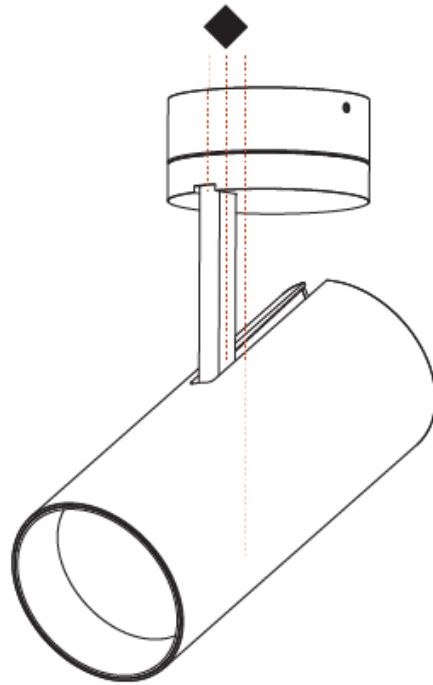

A3D115-

PROJECT

TYPE

SPECIFIER

QUANTITY

DATE