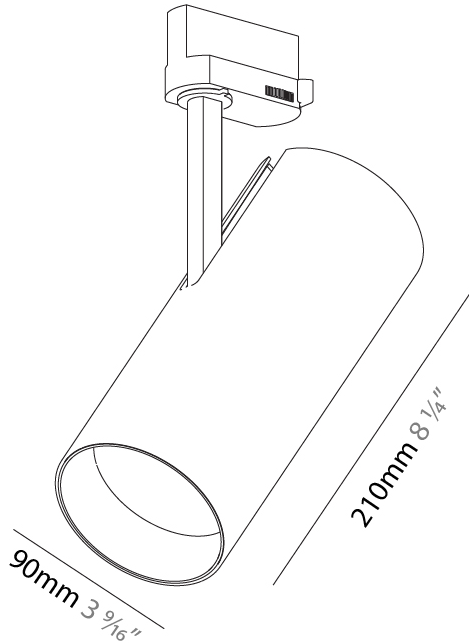

GENERAL

Series: Imagine
Subseries: Imagine 90
Brand: Prolicht
Division: Architectural
Mounting Type: Track
Mounting Location: Ceiling

PHYSICAL

Shape: Cylinder
Diameter (mm): 90
Diameter (in): 3 9/16
Height (mm): 210
Height (in): 8 1/4
Max. Overall Height (mm): 230
Max. Overall Height (in): 9 1/16
Light Distribution: Adjustable / Direct
Weight (kg): 0.886
Weight (lbs): 1.95
Fixture Finish: SSR / BKV / CWI / CRY / HAB / UFT / ITA / RUA / FTG / MYG / LOD / PUS / FRO / FUP / KIA / POP / BLS / SPG / MEY / GOH / GUM / CHC / COM / ABZ / JAG / OBR / MOS / ROR
Fixture Material: Aluminum Die Cast

ELECTRICAL

Lamp Type: LED (Zhaga Standard)
Input Wattage (W): 28
Total Output Wattage (W): 26
Dimming: Tri-Mode (Non-Dimming and Phase Dimming (120Vac only) and 0-10V Dimming)
Driver Included: Yes
Driver Location: Integrated
Driver Type: Constant Current - Universal
Driver Class: Class 2
Input Voltage (V): 120 - 277
Constant Current (MA): 700

LED

Number of LEDs: 1
Color Temperature (°K): 2700 / 3000 / 3500 / 4000
Max. Delivered Lumen (lm): 1917 / 1995 / 2114 / 2157
Nominal Lumen (lm): 2909 / 3028 / 3208 / 3273
CRI: >90 CRI
Lamp Life (hrs): 50000

OPTICAL

Reflector: 6 / 14 / 32

RATINGS AND CERTIFICATIONS

Certified By: Certified for North American Standards
IP rating: IP20

90°

350°